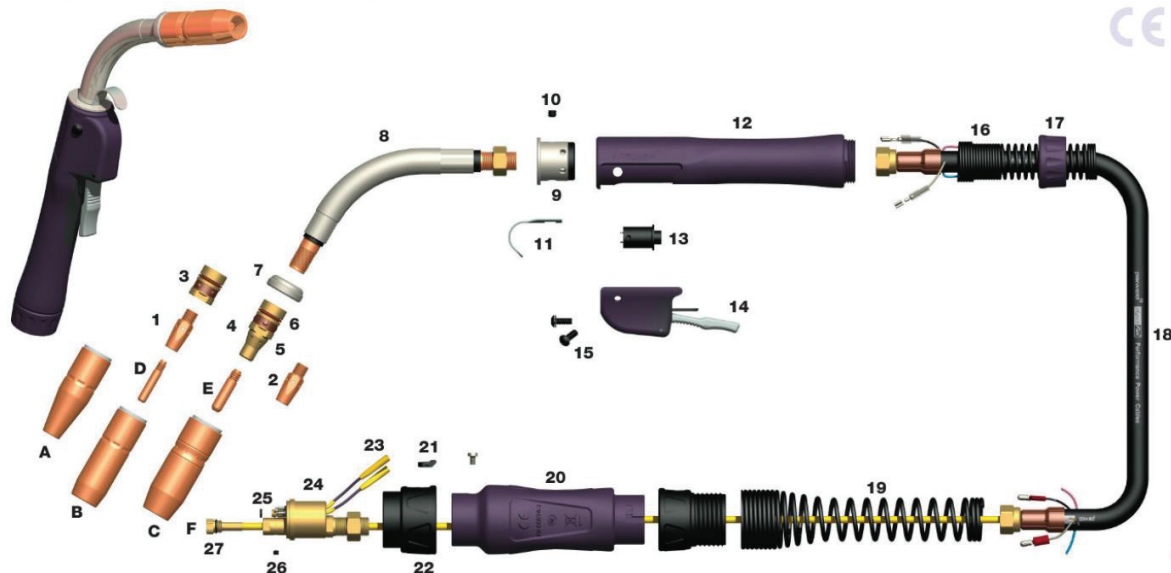

TRG Mig Torch Packages

TRG 400A

Air Cooled MIG Welding Torch

Rating: 400A CO₂ 300A mixed gas @ 60% duty cycle, EN60974-7 .040"-1/16"/1.0mm to 1.6mm wire

Model				
Stock Code	10ft	12ft	15ft	Description
T4010E	T4012E	T4015E		Welding Torch c/w Euro Fitting

Nozzles		
Stock Code	Description	
A 401-4-38	Nozzle Flush Tip 3/8"/6mm Bore	
B 401-4-50	Nozzle Recess Tip 1/2"/13mm Bore	
401-4-62	Nozzle Recess Tip 5/8"/16mm Bore	
401-4-75	Nozzle Recess Tip 3/4"/19mm Bore	
C 401-5-50	Heavy Duty Nozzle Recess Tip 1/2"/13mm Bore	
401-5-62*	Heavy Duty Nozzle Recess Tip 5/8"/16mm Bore	
401-5-75	Heavy Duty Nozzle Recess Tip 3/4"/19mm Bore	
401-6-50	Heavy Duty Nozzle Recess Tip 1/2"/13mm Bore	
401-6-62	Heavy Duty Nozzle Recess Tip 5/8"/16mm Bore	
401-6-75	Heavy Duty Nozzle Recess Tip 3/4"/19mm Bore	

Liners	
Stock Code	Description
F 415-35-15	Liner .035"-0.45"/0.9mm-1.2mm x 15ft
415-116-10*	Liner .045"-1/16"/1.2mm-1.6mm x 10ft
415-116-15*	Liner .045"-1/16"/1.2mm-1.6mm x 15ft

Components		
Stock Code	Description	* Denotes Standard Build
1 404*	Gas Diffuser For Standard Tip	
2 404-1	Gas Diffuser For Heavy Duty Tip	
3 402-3	Standard Retaining Head	
4 404-3*	Heavy Duty Retaining Head	
5 402-4	Retaining Ring Only	
6 402-6	O Ring (Red)	
7 402-5	Shock Washer	
8 405-60*	Swan Neck 60°	
NI 405-45	Swan Neck 45°	
9 407	Torch Body Assembly	
10 407-2	Grub Screw	
11 TR1517	Hanger Hook	
12 410	Large Handle c/w Spring Support and Nut	
NI TR410	Handle Kit (No Support)	
13 411-1	Switch	
14 411-2	Switch Housing c/w Trigger	
15 411-3	Screws c/w Washer	
16 TR8018	Spring Cable Support	
17 T8004	Handle Lock Nut	
18 413-10	Cable Assembly x 10ft	
413-12	Cable Assembly x 12ft	
413-15	Cable Assembly x 15ft	
19 TR8026	Spring Cable Support	
20 TR1518	Gun Plug Housing Kit	
21 TR1526	Gun Plug Screw	
22 TR1519	Gun Plug Housing Nut c/w Insert	
23 425-10K	Spring Pin Assembly	
24 425-10K	Gun Plug Body c/w Spring Pins	
25 425-9	Gun Plug O Ring	
26 414-2	Liner Grub Screw	
27 415-1	Liner O Ring	